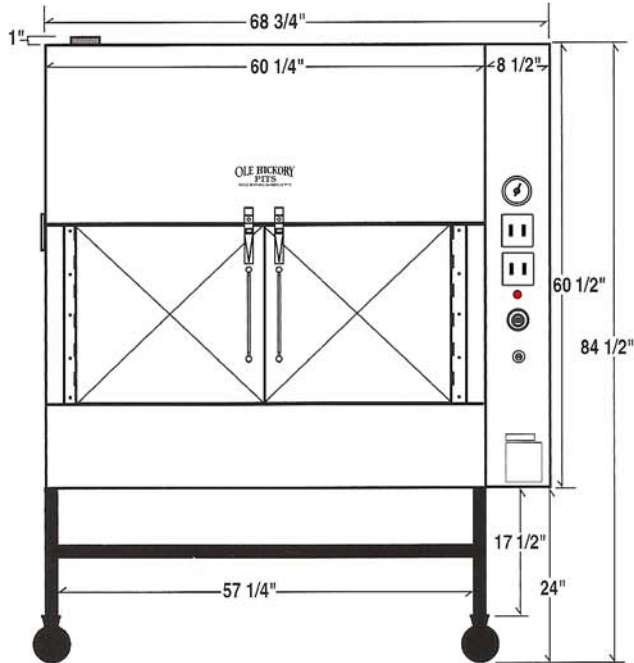

# MODEL EL-ED/X

Revolving Racks: (12) 18" x 48"  
Cooking Surface: 72 Sq. Ft.

**OLE HICKORY  
PITS™**

WOOD BURNING BARBECUE PITS

**1-800-223-9667**

333 North Main Street ~ Cape Girardeau, MO ~ 63701

Email: [main@olehickorypits.com](mailto:main@olehickorypits.com)

# MODEL EL-ED/X

**Construction:** Heavy duty 12 gauge steel interior side walls (100% welded & inspected seams) tubular steel frame, 22 gauge stainless steel exterior, mineral wool insulation – rated 1200 degrees F. (contains no asbestos or fiberglass)

**Dial Thermometer:** 2 1/2" diameter.

**Heavy Duty Foot Switch:** Rotisserie advance.

**Casters:** Four (4) Heavy duty, ETL approved.

**Convecture™ System:** Two (2) 1/4 HP motor with 10" fan blade provides a mix of both heat and smoke for product consistency.

**Flue:** 4" Diameter.

**Grease Drain:** 2" Pipe with 2" Ball Valve.

**Weight:** 2600 lbs, uncrated.

**Rotisserie:** 12 Racks, 18" X 48", 72 Sq. Ft. total cooking surface. Nickel-chrome (stainless available at extra cost) removable for easy cleaning.