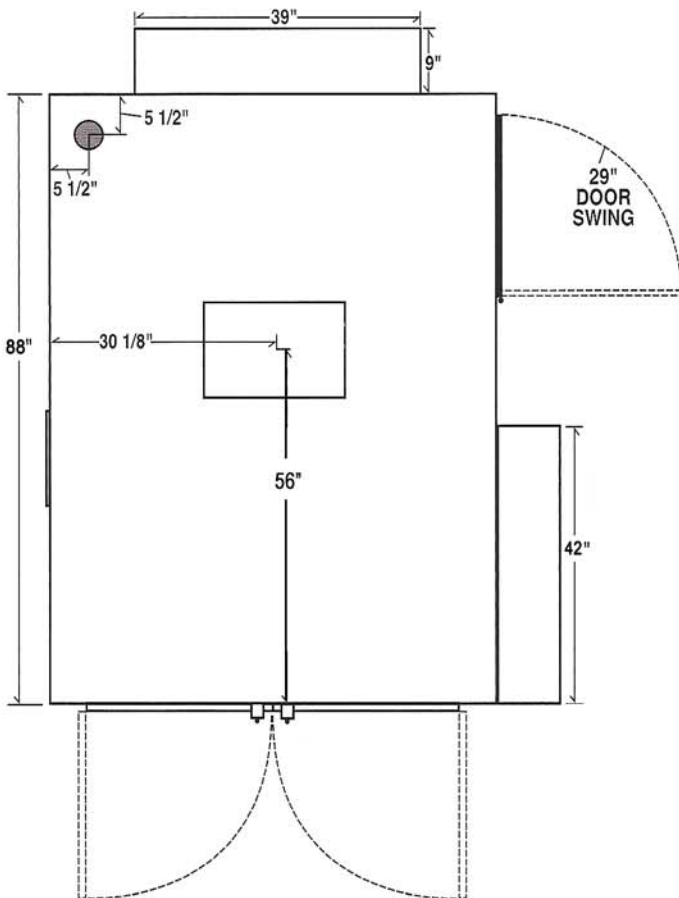

# MODEL EL-ED/X

Revolving Racks: (12) 18" x 48"  
Cooking Surface: 72 Sq. Ft.

**OLE HICKORY  
PITS™**

WOOD BURNING BARBECUE PITS

**1-800-223-9667**

333 North Main Street ~ Cape Girardeau, MO ~ 63701

Email: [main@olehickorypits.com](mailto:main@olehickorypits.com)

# MODEL EL-ED/X

**Construction:** Heavy duty 12 gauge steel interior side walls (100% welded & inspected seams) tubular steel frame, 22 gauge stainless steel exterior, mineral wool insulation – rated 1200 degrees F. (contains no asbestos or fiberglass)

**Dial Thermometer:** 2 1/2" diameter.

**Heavy Duty Foot Switch:** Rotisserie advance.

**Casters:** Four (4) Heavy duty, ETL approved.

**Convecture™ System:** Two (2) 1/4 HP motor with 10" fan blade provides a mix of both heat and smoke for product consistency.

**Flue:** 4" Diameter.

**Grease Drain:** 2" Pipe with 2" Ball Valve.

**Weight:** 2600 lbs, uncrated.

**Rotisserie:** 12 Racks, 18" X 48", 72 Sq. Ft. total cooking surface. Nickel-chrome (stainless available at extra cost) removable for easy cleaning.