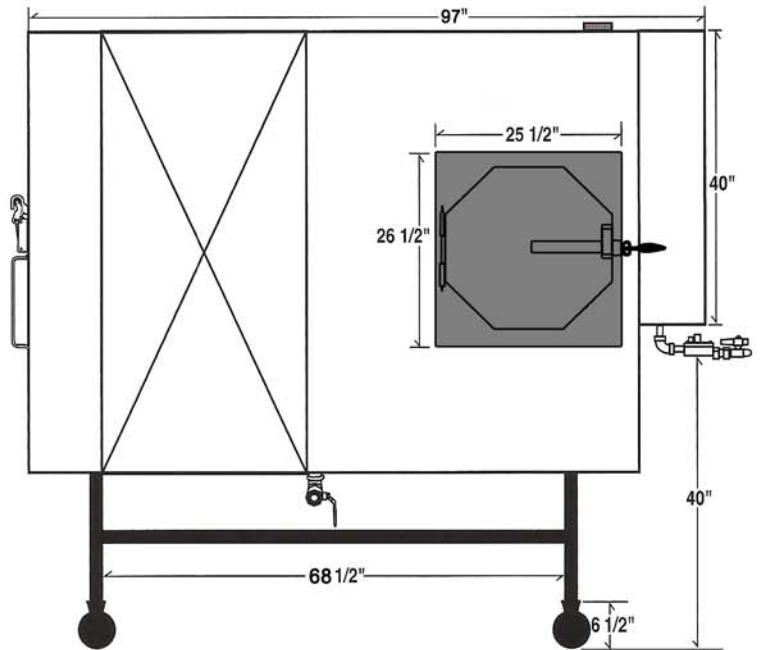

# MODEL EL-ED/X

Revolving Racks: (12) 18" x 48"  
Cooking Surface: 72 Sq. Ft.

**OLE HICKORY  
PITS™**

WOOD BURNING BARBECUE PITS

**1-800-223-9667**

333 North Main Street ~ Cape Girardeau, MO ~ 63701

Email: [main@olehickorypits.com](mailto:main@olehickorypits.com)

# MODEL EL-ED/X

**Construction:** Heavy duty 12 gauge steel interior side walls (100% welded & inspected seams) tubular steel frame, 22 gauge stainless steel exterior, mineral wool insulation – rated 1200 degrees F. (contains no asbestos or fiberglass)

**Dial Thermometer:** 2 1/2" diameter.

**Heavy Duty Foot Switch:** Rotisserie advance.

**Casters:** Four (4) Heavy duty, ETL approved.

**Convecture™ System:** Two (2) 1/4 HP motor with 10" fan blade provides a mix of both heat and smoke for product consistency.

**Flue:** 4" Diameter.

**Grease Drain:** 2" Pipe with 2" Ball Valve.

**Weight:** 2600 lbs, uncrated.

**Rotisserie:** 12 Racks, 18" X 48", 72 Sq. Ft. total cooking surface. Nickel-chrome (stainless available at extra cost) removable for easy cleaning.