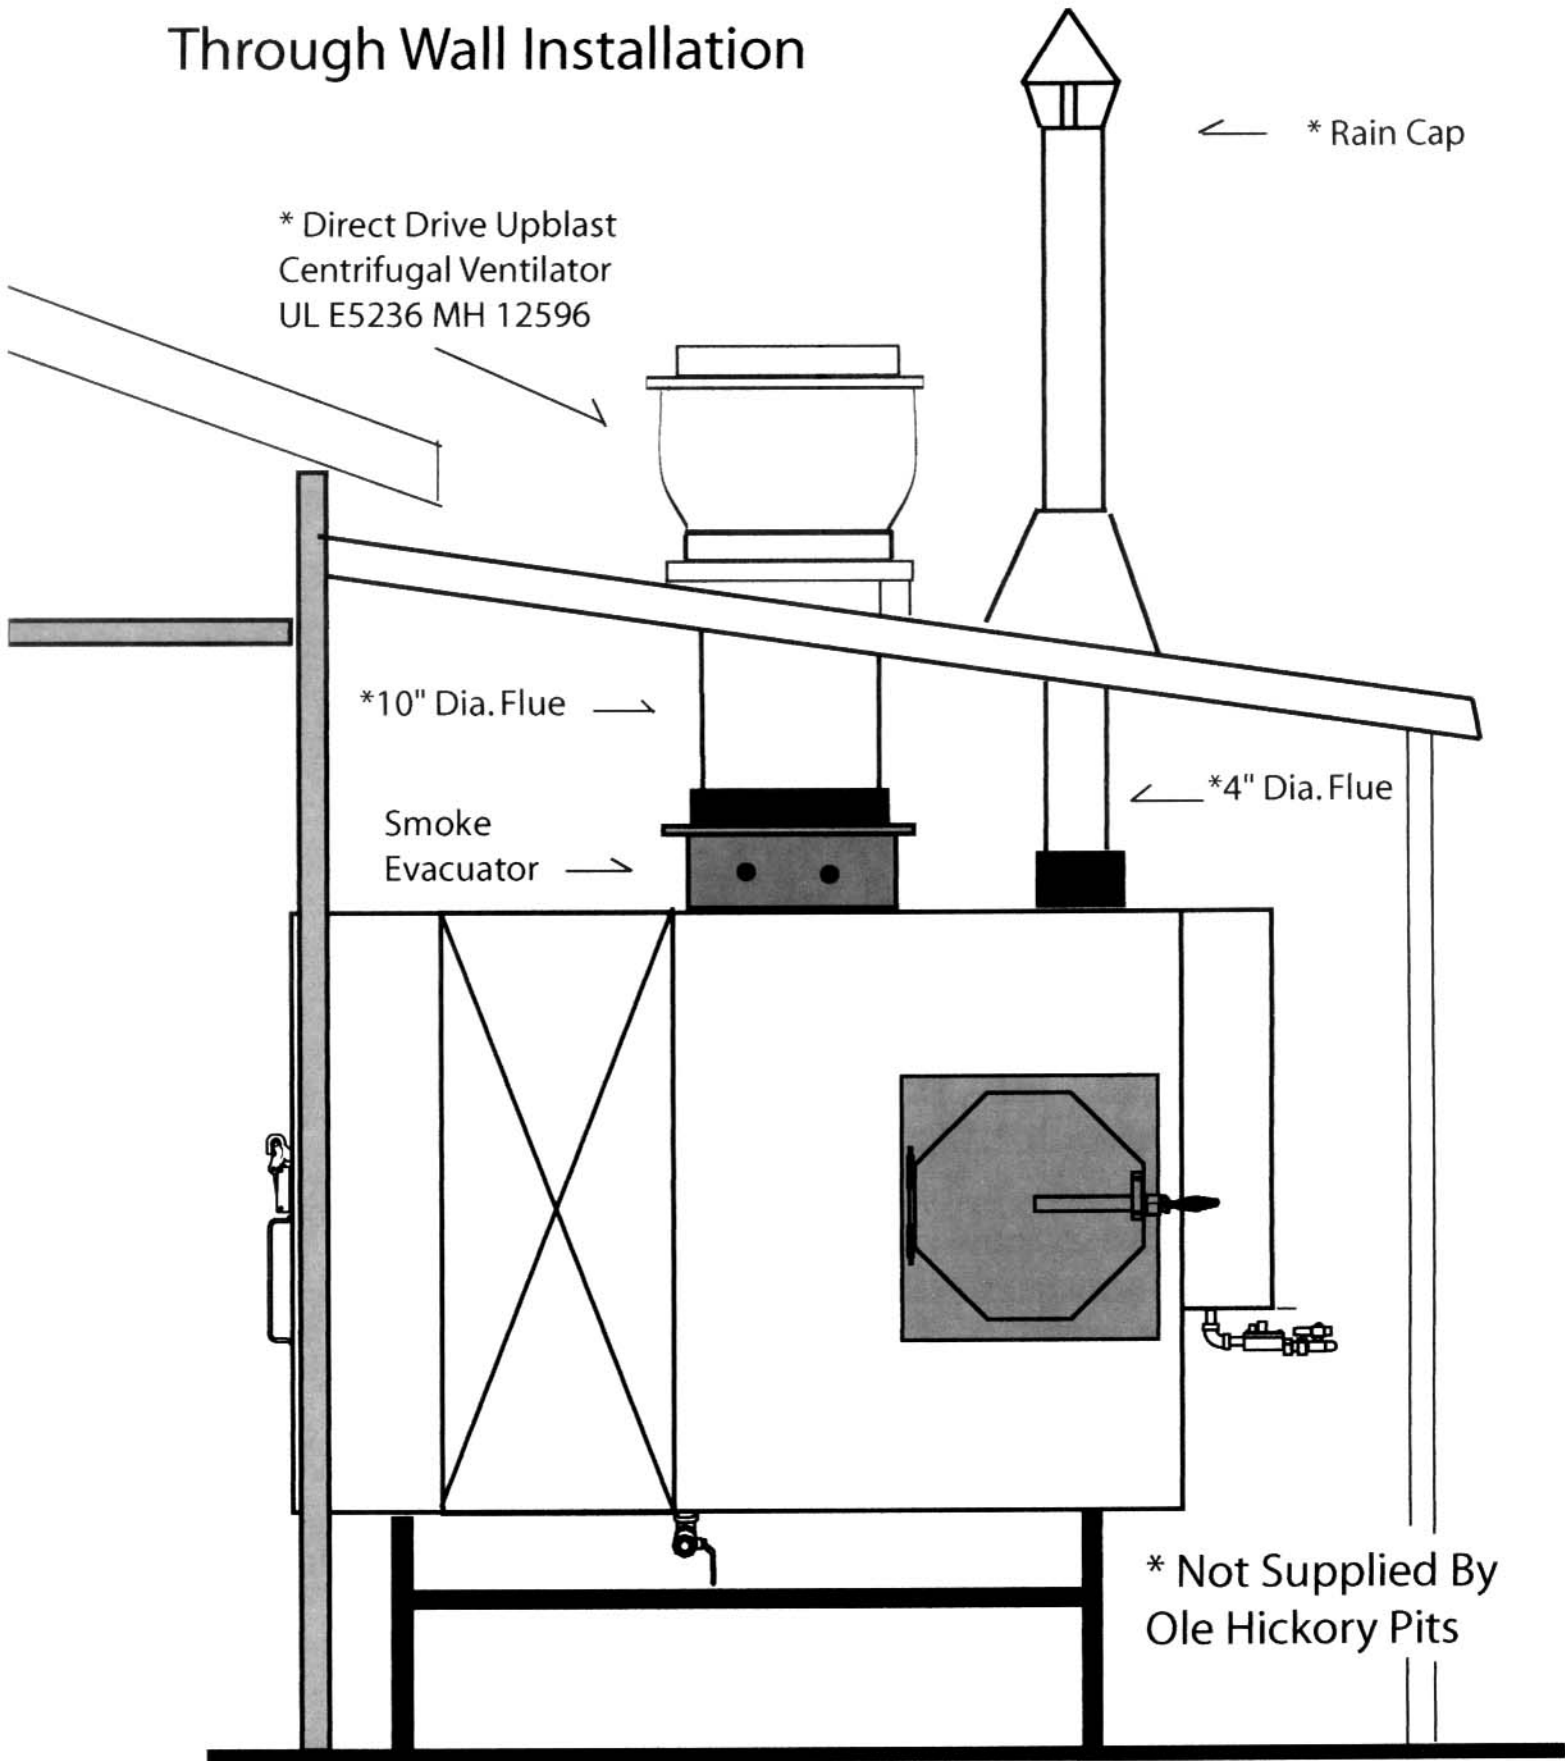

*4" Dia. Flue

Smoke
Evacuator

Ole Hickory Pits
Models EL, EL-ED, EL-IB,
EL-EW, EL-ED-X, EL-EC and
EL-VS with Smoke
Evacuators
are ETL Approved.
ETL #5505536

Direct Vent - Inside Installation

* Not Supplied By Ole Hickory Pits

Ole Hickory Pits
Models SSJ-AE, SSJ, SSO,
SSI, and SRO
with Smoke Evacuators
are ETL Approved.
ETL #5505536

Through Wall Installation

Ole Hickory Pits Models EL, EL-ED, EL-IB, EL-EW, EL-ED-X, and EL-EC with Smoke Evacuators are ETL Approved. ETL #5505536.

Through Wall Installation