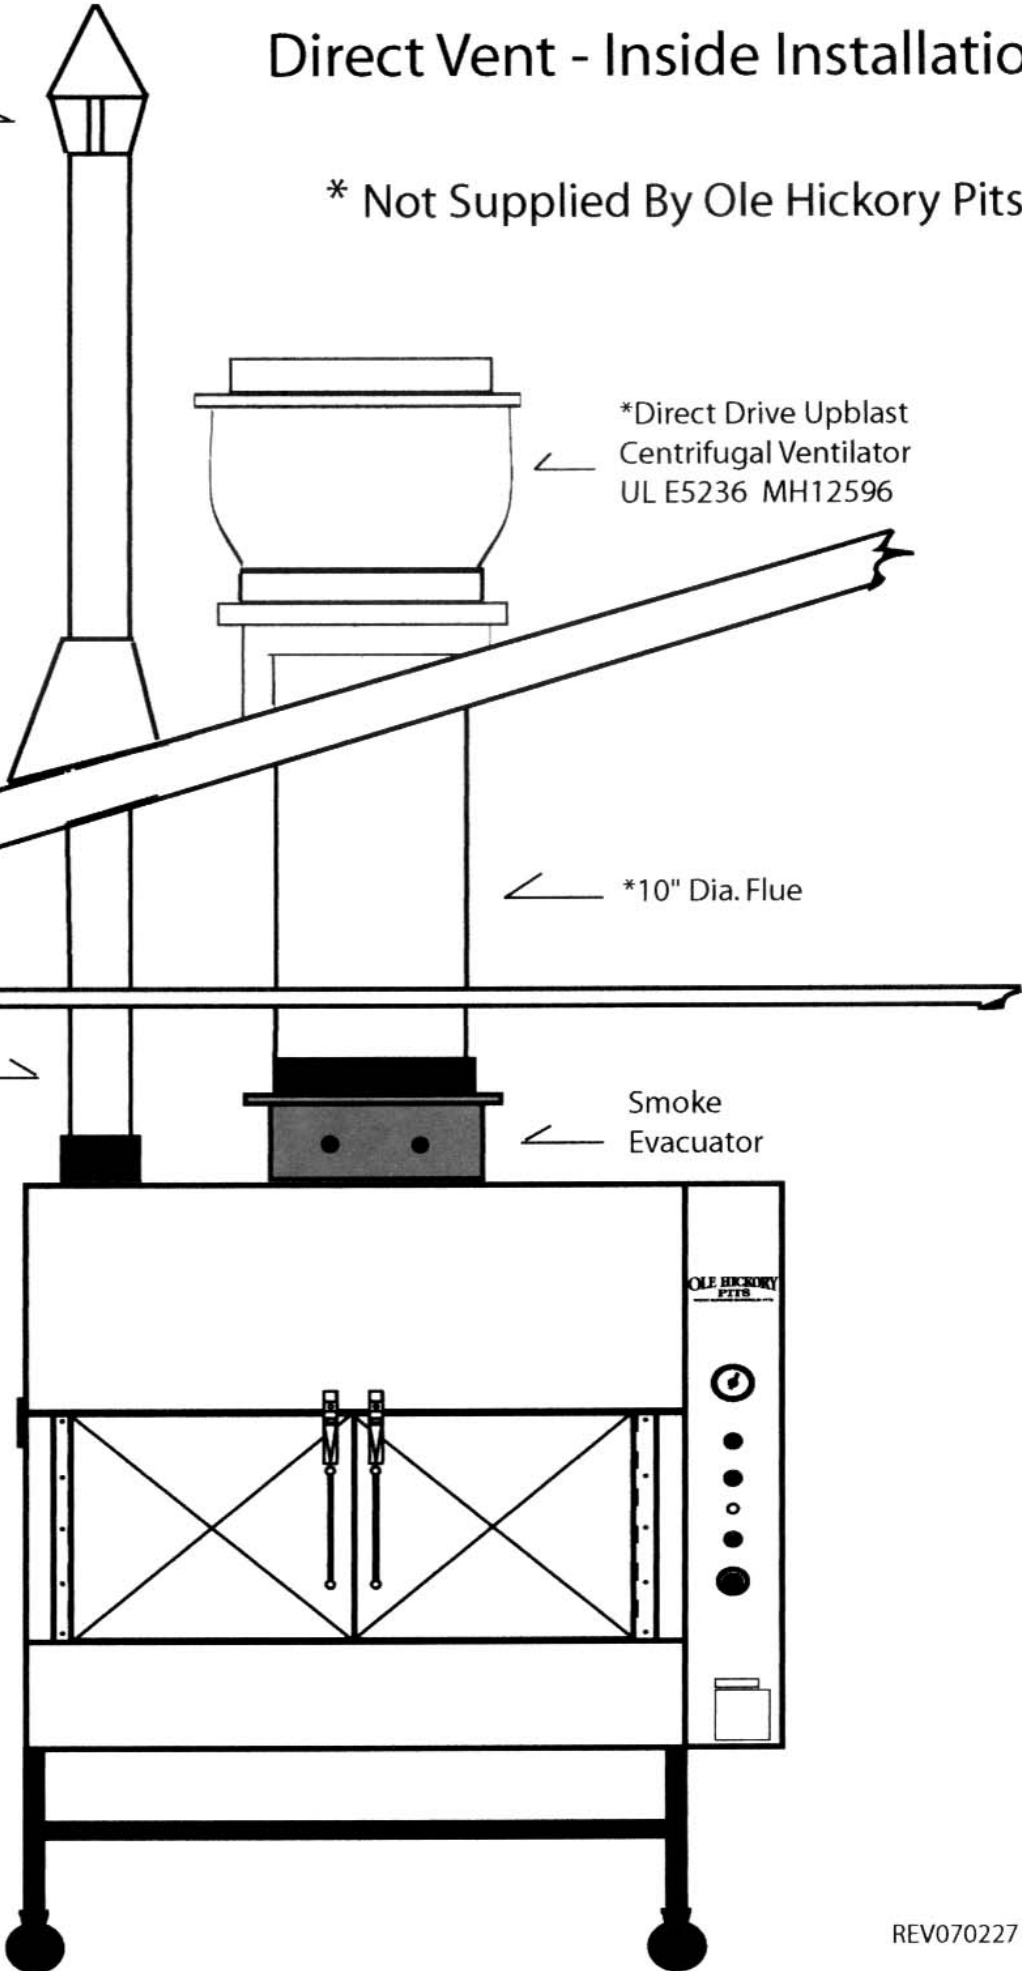

*10" Dia. Flue

*4" Dia. Flue

Smoke
Evacuator

Direct Vent - Inside Installation

*Rain Cap

* Not Supplied By Ole Hickory Pits

*Direct Drive Upblast
Centrifugal Ventilator
UL E5236 MH12596

*10" Dia. Flue

*4" Dia. Flue

Smoke
Evacuator

Ole Hickory Pits
Models EL, EL-ED, EL-IB,
EL-EW, EL-ED-X, EL-EC and
EL-VS with Smoke
Evacuators
are ETL Approved.
ETL #5505536

Direct Vent - Inside Installation

* Not Supplied By Ole Hickory Pits

Ole Hickory Pits
Models SSJ-AE, SSJ, SSO,
SSI, and SRO
with Smoke Evacuators
are ETL Approved.
ETL #5505536

Through Wall Installation

Ole Hickory Pits Models EL, EL-ED, EL-IB, EL-EW, EL-ED-X, and EL-EC with Smoke Evacuators are ETL Approved. ETL #5505536.

Through Wall Installation