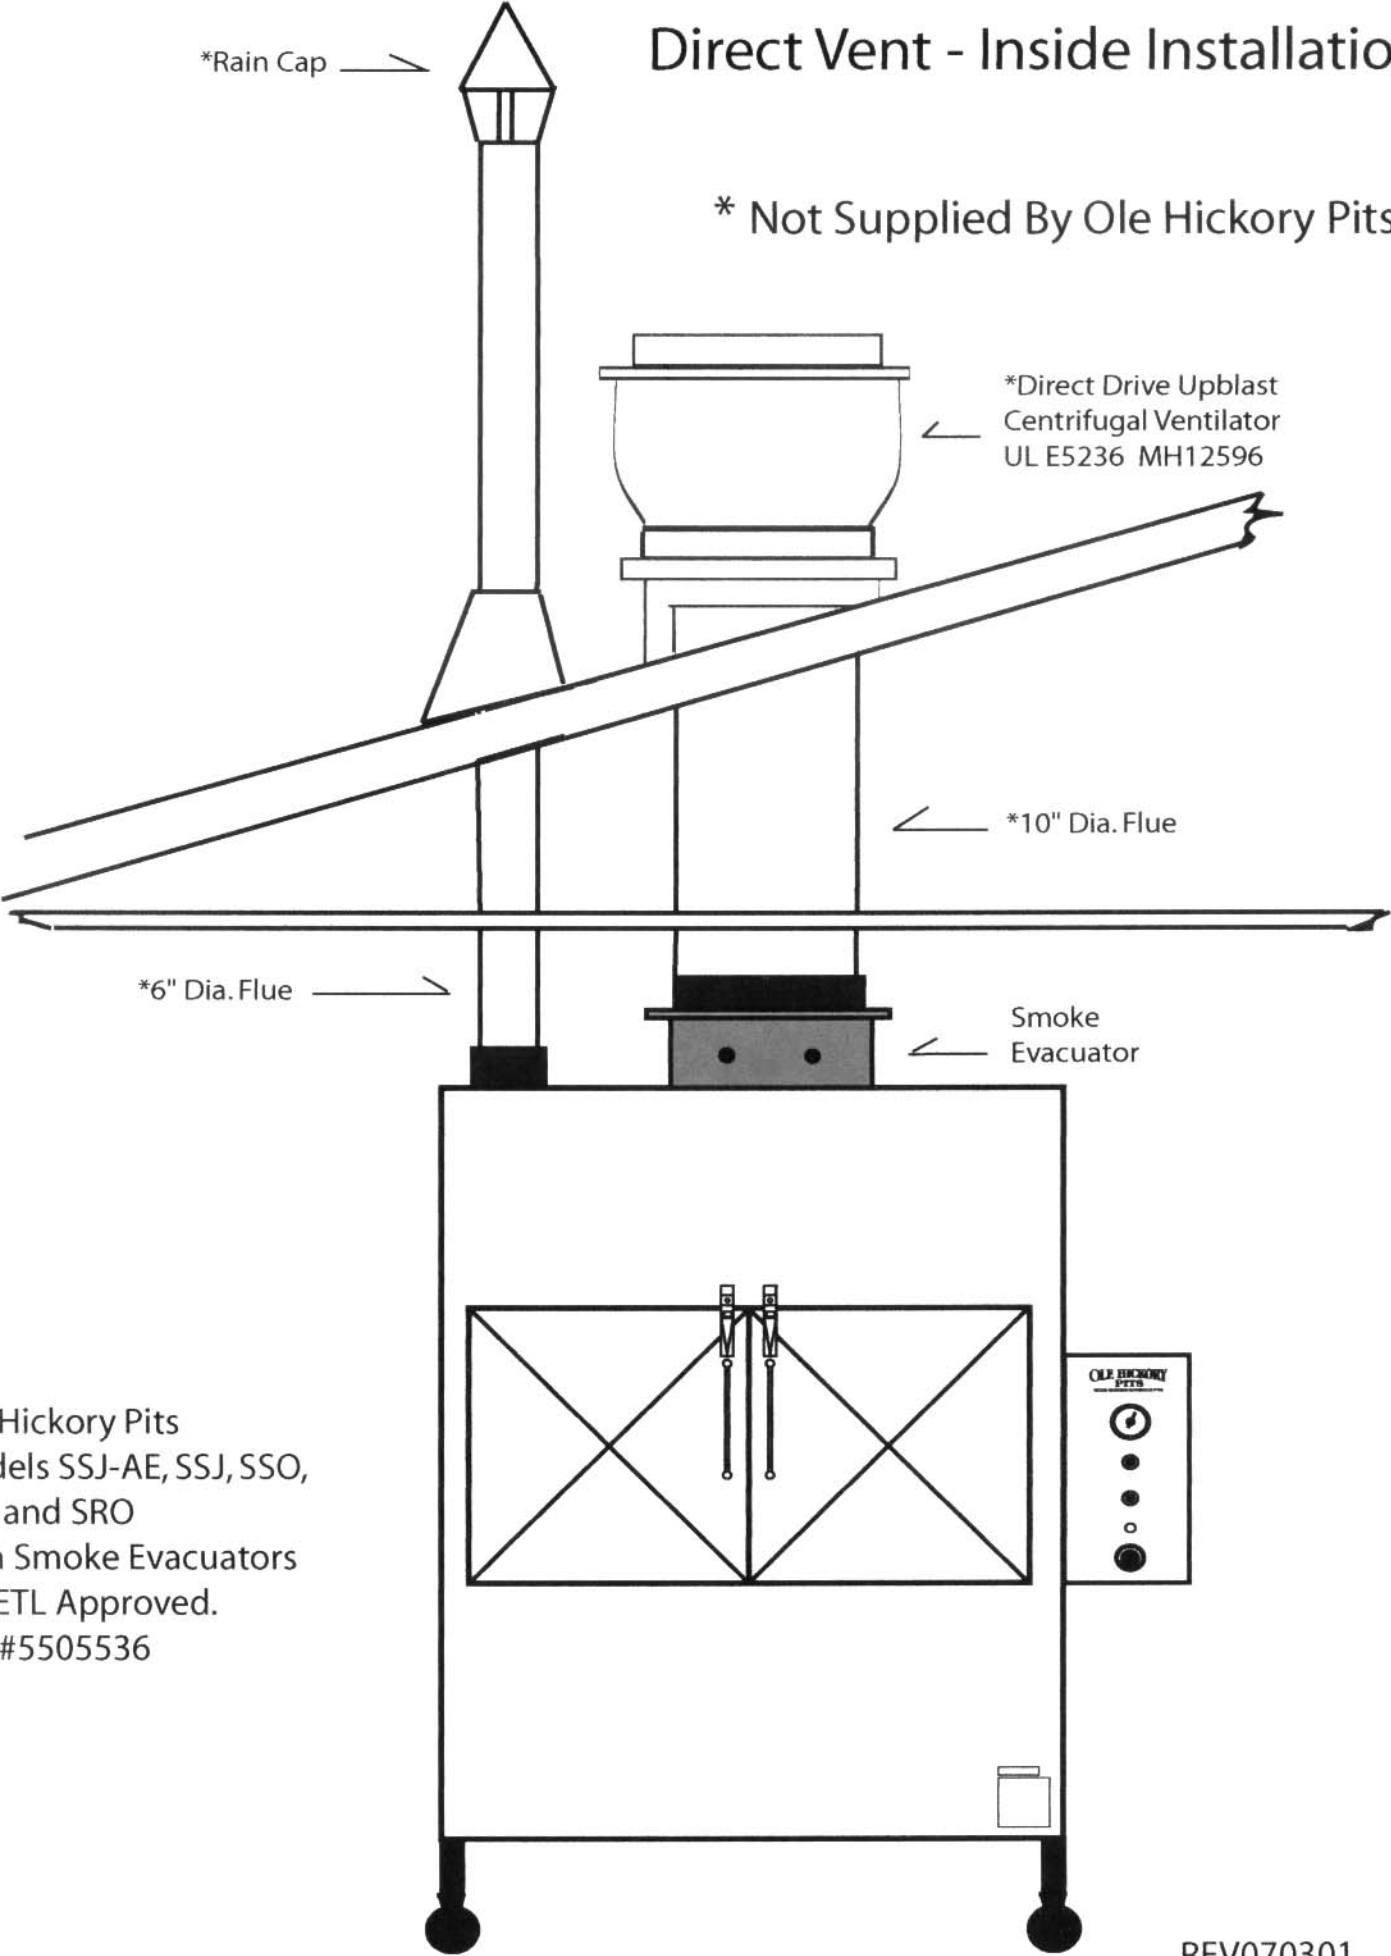

*10" Dia. Flue

*4" Dia. Flue

Smoke
Evacuator

Direct Vent - Inside Installation

*Rain Cap

* Not Supplied By Ole Hickory Pits

*Direct Drive Upblast
Centrifugal Ventilator
UL E5236 MH12596

*10" Dia. Flue

*4" Dia. Flue

Smoke
Evacuator

Ole Hickory Pits
Models EL, EL-ED, EL-IB,
EL-EW, EL-ED-X, EL-EC and
EL-VS with Smoke
Evacuators
are ETL Approved.
ETL #5505536

Direct Vent - Inside Installation

* Not Supplied By Ole Hickory Pits

Ole Hickory Pits
Models SSJ-AE, SSJ, SSO,
SSI, and SRO
with Smoke Evacuators
are ETL Approved.
ETL #5505536

Through Wall Installation

Ole Hickory Pits Models EL, EL-ED, EL-IB, EL-EW, EL-ED-X, and EL-EC with Smoke Evacuators are ETL Approved. ETL #5505536.

Through Wall Installation