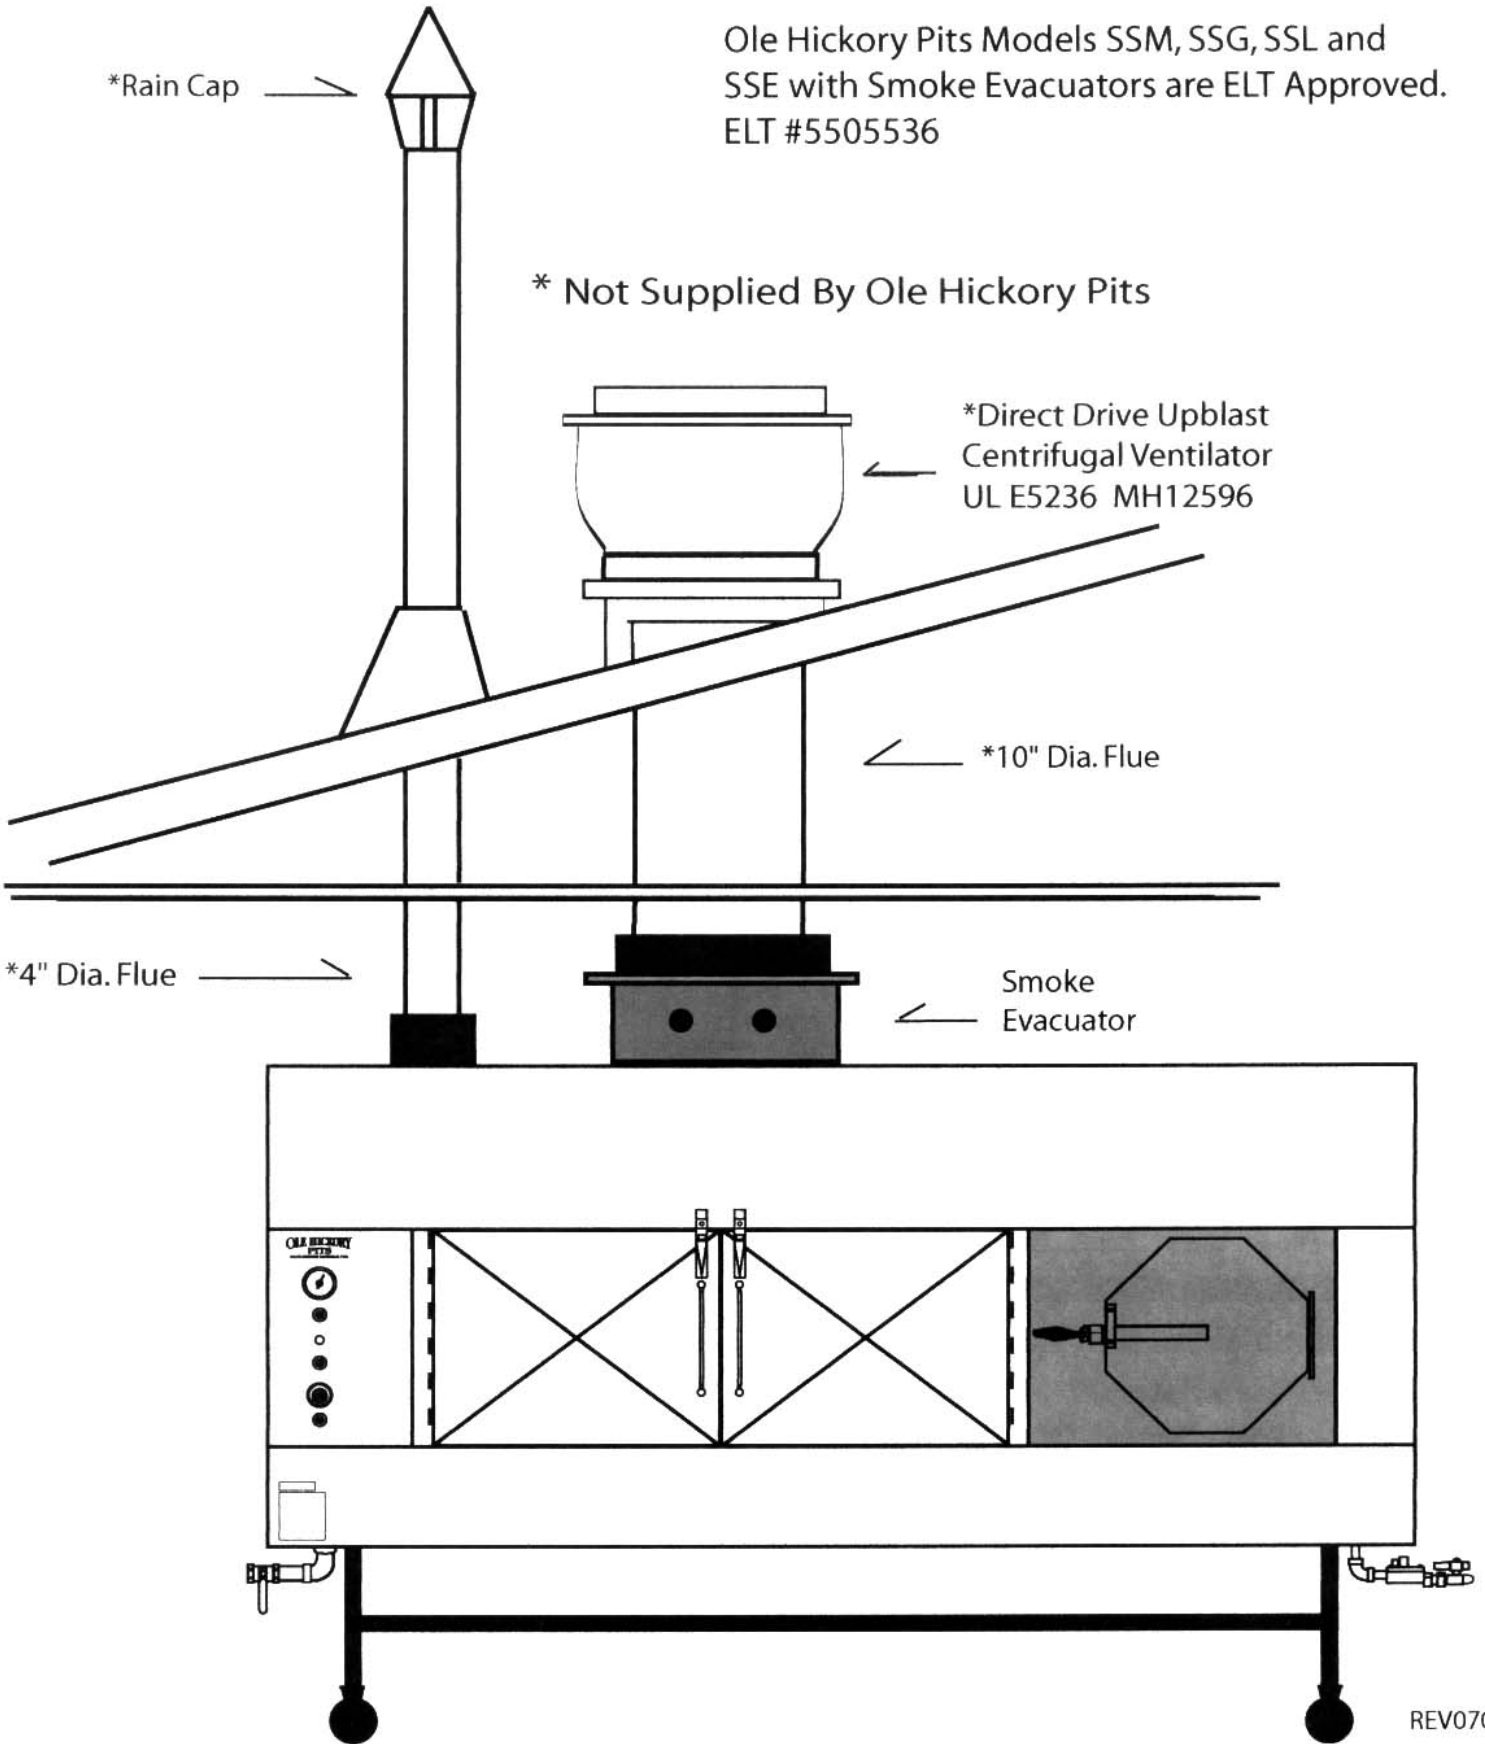

Direct Vent - Inside Installation

Ole Hickory Pits Models SSM, SSG, SSL and SSE with Smoke Evacuators are ELT Approved.
ELT #5505536

*Rain Cap

* Not Supplied By Ole Hickory Pits

*Direct Drive Upblast
Centrifugal Ventilator
UL E5236 MH12596

*10" Dia. Flue

*4" Dia. Flue

Smoke
Evacuator

Direct Vent - Inside Installation

*Rain Cap

* Not Supplied By Ole Hickory Pits

*Direct Drive Upblast
Centrifugal Ventilator
UL E5236 MH12596

*10" Dia. Flue

*4" Dia. Flue

Smoke
Evacuator

Ole Hickory Pits
Models EL, EL-ED, EL-IB,
EL-EW, EL-ED-X, EL-EC and
EL-VS with Smoke
Evacuators
are ETL Approved.
ETL #5505536

Direct Vent - Inside Installation

* Not Supplied By Ole Hickory Pits

Through Wall Installation